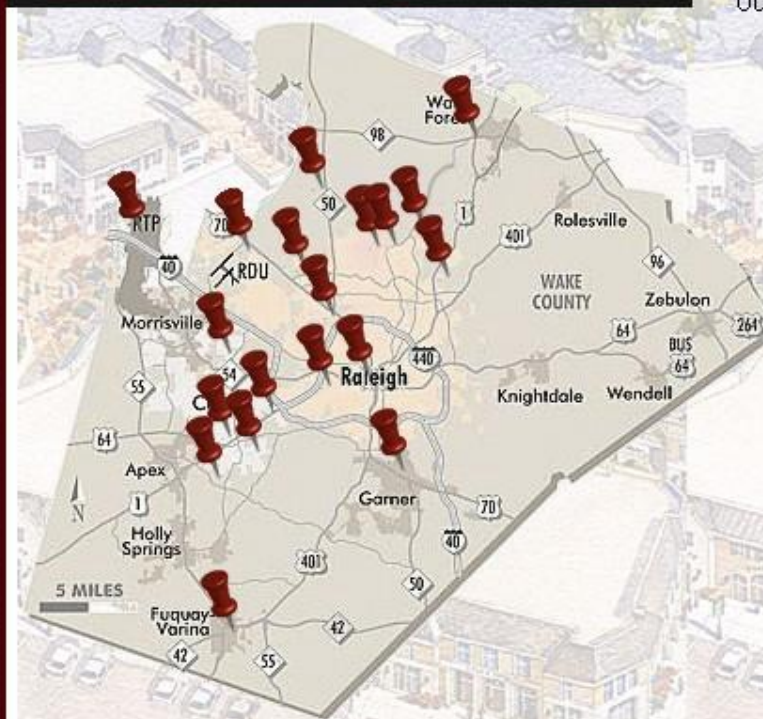

Our past clients include:

Restaurants

Dunkin Donuts

Fuquay Varina Hwy 401
Raleigh Falls of the Neuse
Clayton Hwy 70
Raleigh Capital Blvd
Hopewell Virginia Oaklawn

Quizno's

Raleigh Brier Creek
Cary Tryon Road
Concord Waddington Rd
Raleigh Mission Valley
Raleigh Hwy 64
Charlotte Downtown
Charlotte Cedar street

Bruggers' Bagels

Raleigh Ridge Road

Great Harvest Bread Co.

Cary Hwy 54
Raleigh Strickland Rd

Cinelli, Gianni & Gaitanis,

Rocco's

Raleigh New Falls of the Neuse
Wake Forest Rogers Rd
Cary Ten Ten Rd
Apex Hwy 55
Raleigh Creedmoor Rd

Moe's

Raleigh Cameron Village
Raleigh Falls of the Neuse
Garner Hwy 70

Cantina Restaurant and Bar

Raleigh Hillsborough St

Bistro by the Sea

Morehead City Hwy 70

General Commercial

Pack Backers Book Store

Raleigh Hillsborough Street

First Citizens Bank remodel

Raleigh Ridge Road

Coty Distributing

Sanford NC

Apex Pools & Spa

Wake Forest NC

Steve Clark Building

Raleigh Capital Blvd

CMD Building

Durham Meridian Parkway

HVAC Warehouse

Raleigh Hwy 64

Historic Mint Building

Charlotte Mint Street

Brier Creek Vanilla Box

EB Games

Catherine's

Lane Bryant

Sprint

Raleigh Brier Creek ACC Blvd

Atlantic Beach Police Dept

Atlantic Beach HWY 58

TMX Building

Morehead City Arrendal St

Domo Sushi

Cary 160 Maynard Street

Inc. Research

Raleigh Falls of Neuse Rd